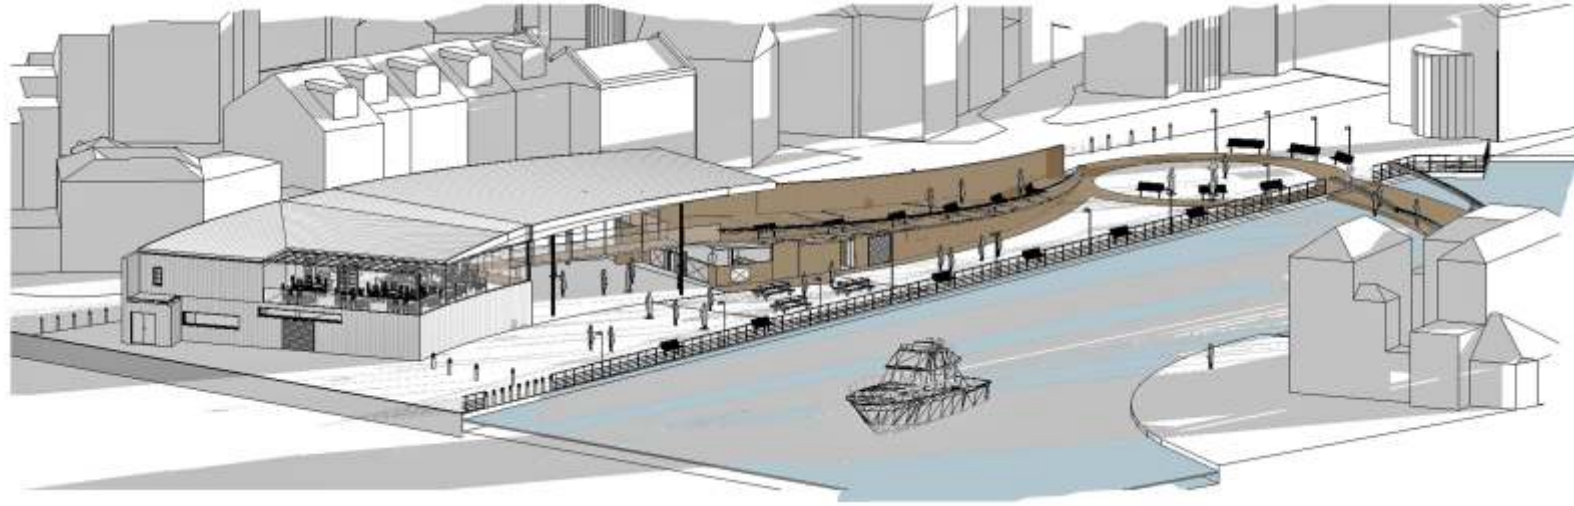

Vastu Services